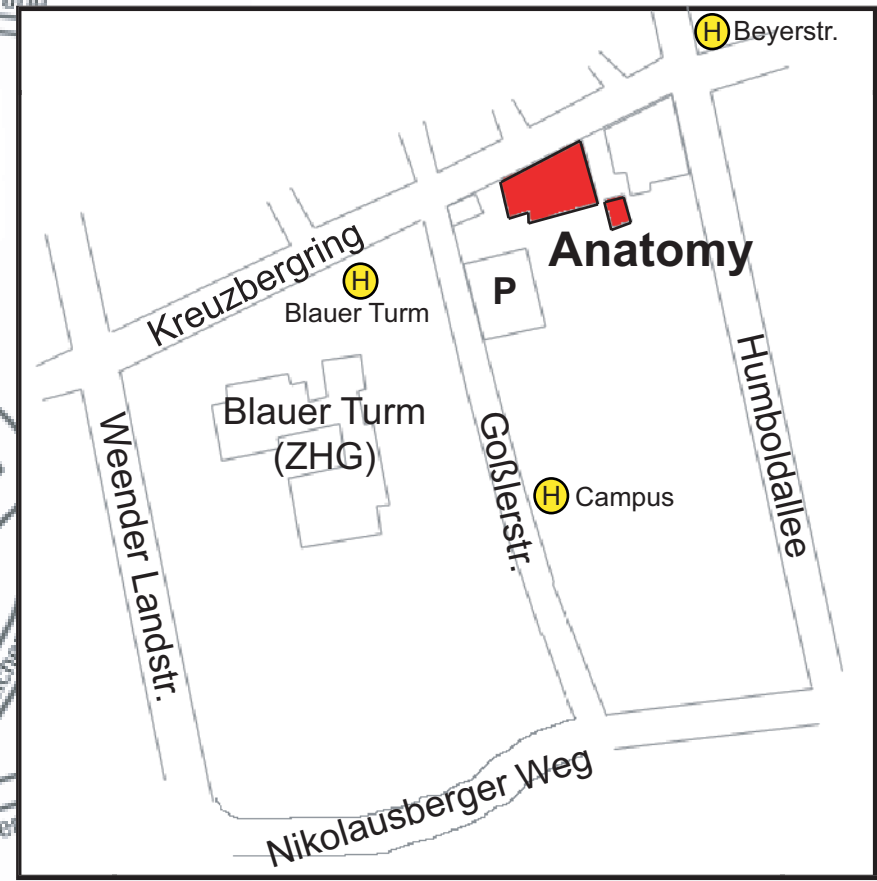

Center of Anatomy
 University of Goettingen
 Kreuzberggring 36
 37075 Goettingen
 Phone.: +49 (0)551-397000

From the railwaystation (Bahnhof):
 approx. 15 min on foot

- Bus: (Mai 03)
- Number 5 to "Nikolausberg" to "Campus"
 - Number 8 to "Weende-Ost" to "Beyerstr."
 - Number 10 to "Herberhausen" to "Blauer Turm"
 - Number 12 to "Holtenser Berg" to "Blauer Turm"