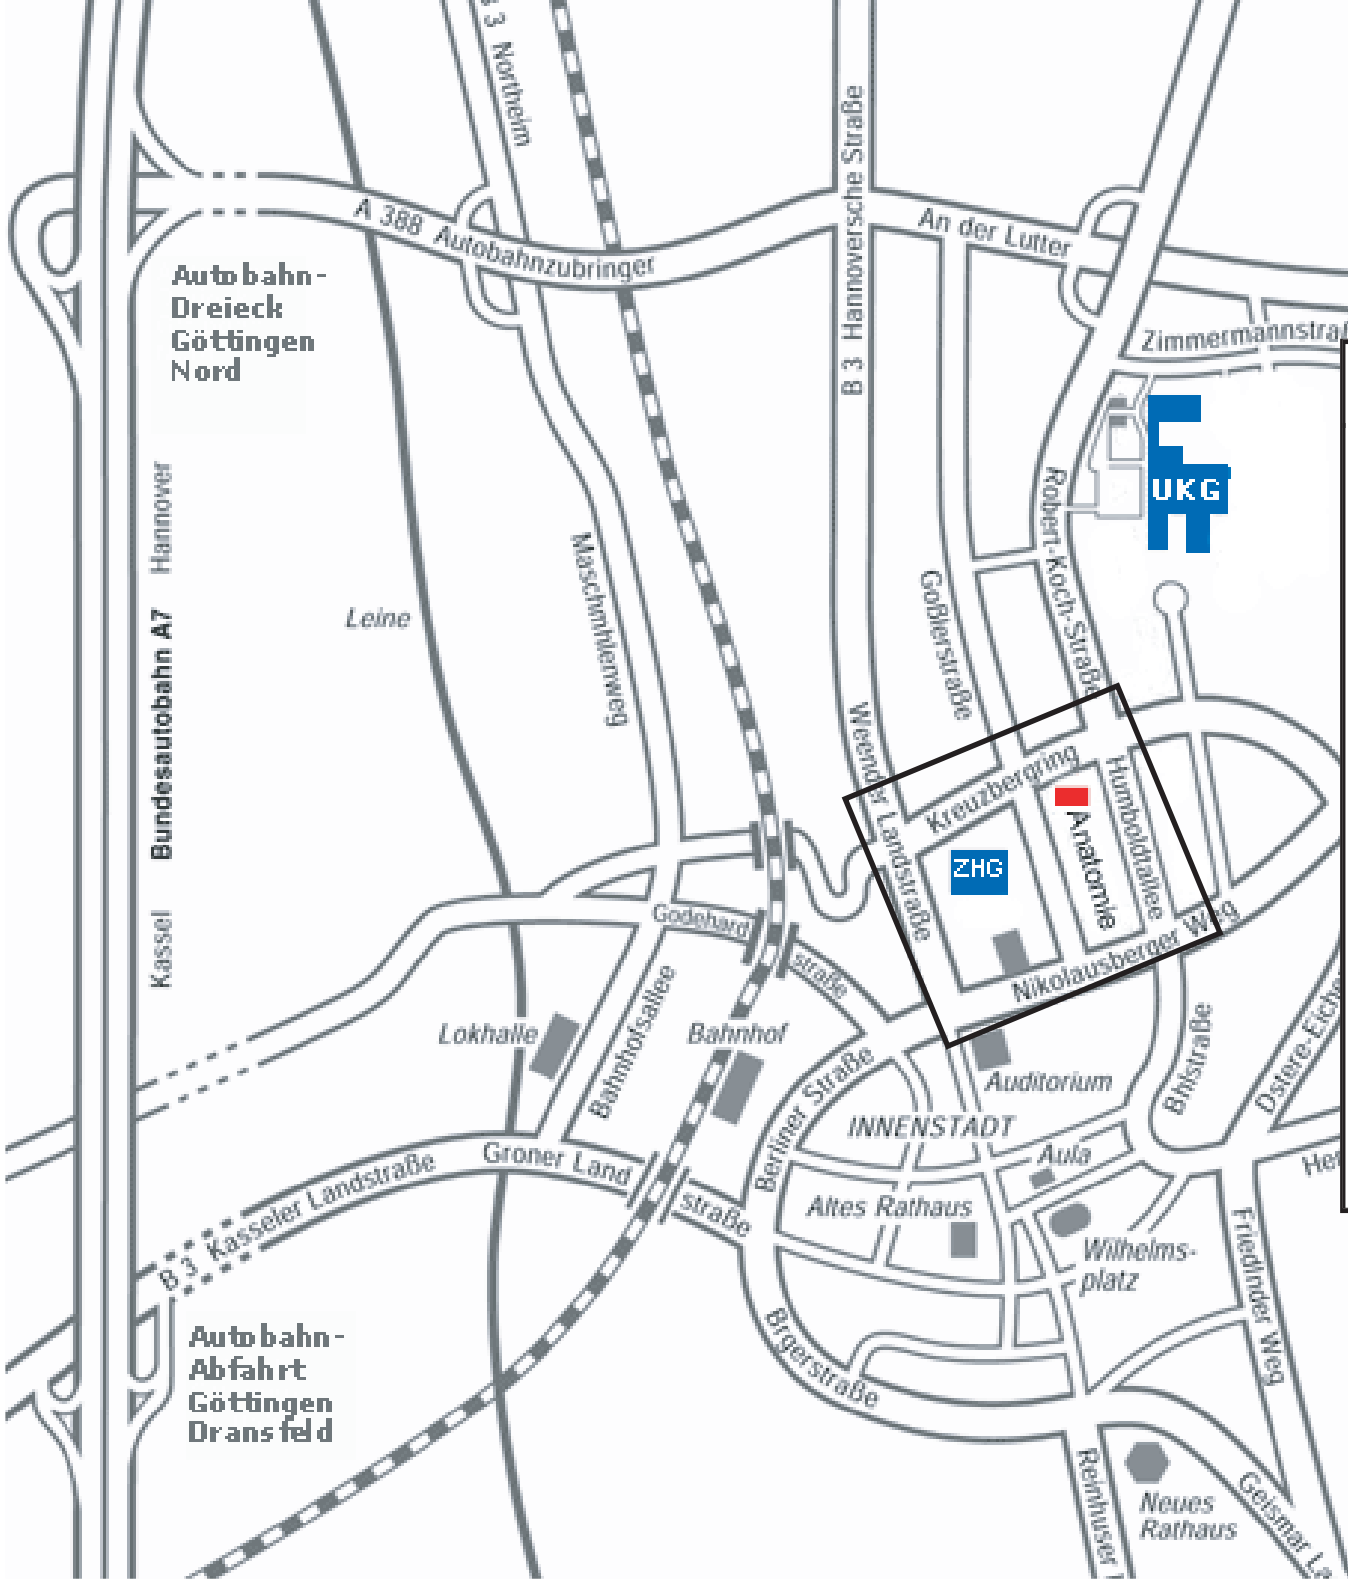

Center of Anatomy
 University of Goettingen
 Kreuzberggring 36
 37075 Goettingen
 Phone.: +49 (0)551-397000

From the railwaystation (Bahnhof):
 approx. 15 min on foot

- Bus: (Mai 03)
- Number 5 to "Nikolausberg" to "Campus"
 - Number 8 to "Weende-Ost" to "Beyerstr."
 - Number 10 to "Herberhausen" to "Blauer Turm"
 - Number 12 to "Holtenser Berg" to "Blauer Turm"